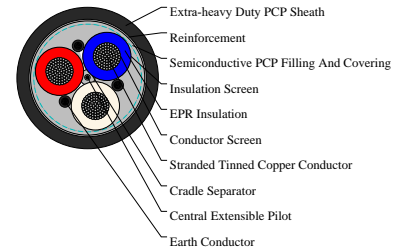

Caledonian

Mining Cables (AS_NZS Standard)

www.caledonian-cables.com

marketing@caledonian-cables.com

AS/NZS 2802:2000 Reeling & Trailing Cables

Type 441 Class1 22KV 3C150

APPLICATIONS

Type 441 Class 1 series cable has lower insulation and sheath radials than Class 2 cables, designed for many uses, suitable for trailing and also suitable for reeling applications, have one central pilot and a semiconductive cradle supporting and protecting the power cores, which makes these cables less likely to be damaged from crushing and squashing.

STANDARDS

AS/NZS 2802:2000

AS/NZS 1125

AS/NZS 3808

AS/NZS 5000.1

CABLE CONSTRUCTION

3×Conductors: Flexible stranded tinned annealed copper conductor.

Conductor Screen: Semiconductive compound.

Insulation: EPR.

Insulation Screen: Semiconductive elastomer.

Cradle Separator: Semiconductive PCP.

Overall Core Screen: Semiconductive PCP filling and covering.

3×Interstitial Earth Conductor: Semiconductive PCP covered flexible stranded tinned copper conductor.

1×Central Extensible Pilot: EPR covered flexible stranded tinned copper conductor.

Textile Reinforcement: Open-weave braid reinforcement.

Sheath: Extra-heavy duty PCP sheath. Extra-heavy duty CPE/CSP sheath can be offered upon request.

COLOUR CODE

Rotational sequence of core colours: Red, Black, White, Black, Blue, Black. The central pilot core is grey.

DIMENSION AND PARAMETERS

Nominal Cross-sectional Area	No./ Nominal Diameter	Earth Conductor Strand Size	Earth Conductor Thickness	Pilot Conductor Strand Size	Pilot Conductor Thickness	Nominal Insulation Thickness	Nominal Sheath Thickness	Nom. Overall Diameter	Approx. Weight